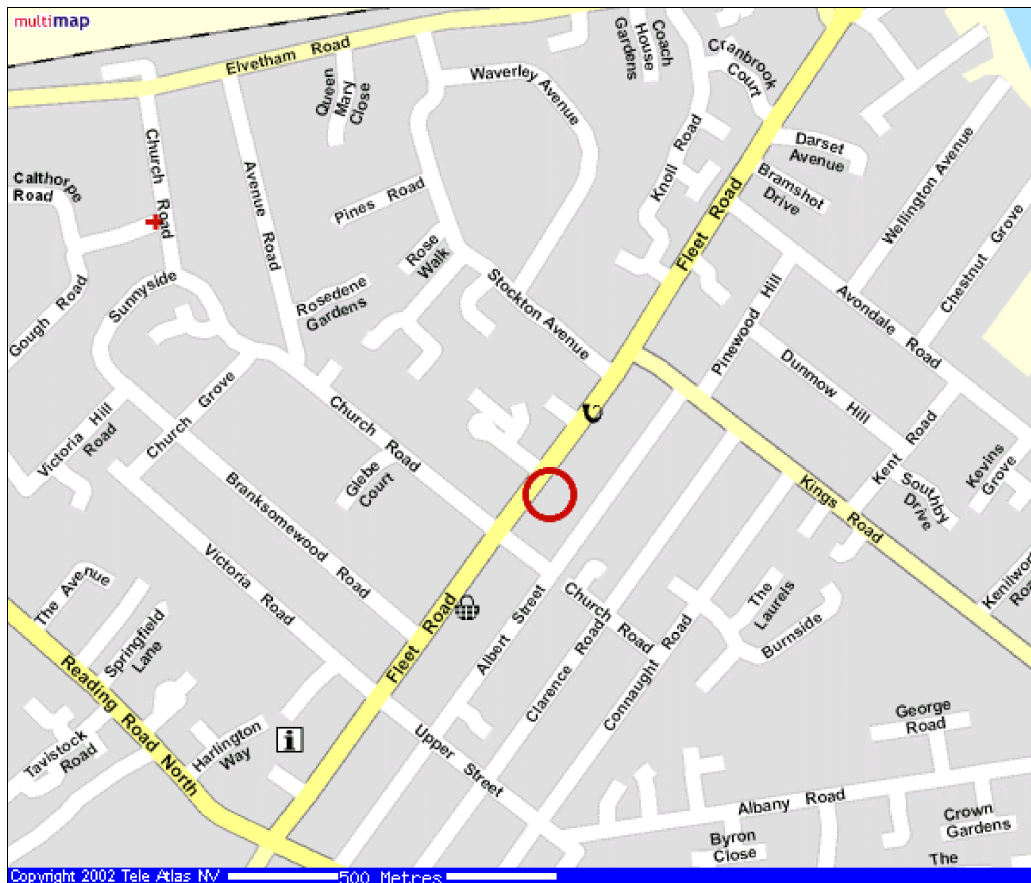

From Junction 4a M3, Southbound

At roundabout from M3, take 2nd exit, heading to Farnborough/Fleet.

At next roundabout take 2nd exit, heading to Fleet

At 3rd roundabout (with Total Garage visible on left) take 2nd exit again.

Travel along side of railway line until next roundabout, take 1st major exit.

Take 1st exit at next mini roundabout, go over railway bridge, then straight over next mini roundabout.

Go through part-time traffic lights (Fleet Road), proceed along until next set of lights and turn left into Kings Road (B3010).

At next lights turn right into Albert Street.

Approx 200m along Albert Street, turn right at the small 'KBA' sign. The access splits, take the right fork to access the Orange Group carpark.